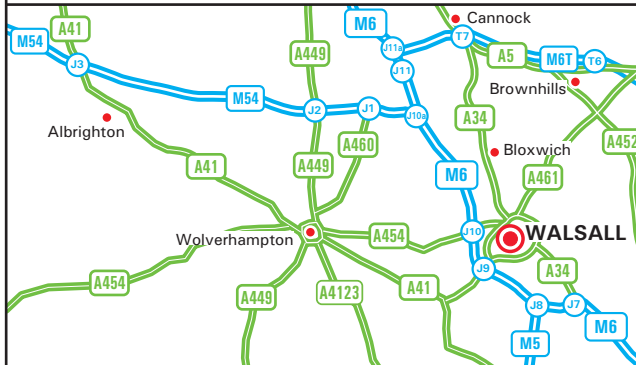

CASHMORES

Cashmores Metals Limited
Upper Brook Street
Walsall
West Midlands WS2 9PD

Tel: +44 1922 720930
Fax: +44 1932 648304

From the North

- Follow the M6 southbound.
- Leave the M6 at junction 10 and join the A454 Wolverhampton Road towards Walsall.
- Continue for 1 mile and at the junction with the A4148 turn right onto Pleck Road.
- Turn left at the next traffic lights onto Bridgeman Street.
- Take the first right onto Henry Street (Travis Perkins on corner) and turn left onto Upper Brook Street.
- We are situated on the right hand side.

From the South

- Follow the M6 northbound.
- Leave the M6 at junction 9 and join the A461 Bestcot Road towards Walsall.
- At the junction with the A4148 turn left onto the A4148 Old Pleck Road.
- Continue for 1 mile passing the hospital on the left hand side.
- Turn right at the traffic lights onto Bridgeman Street.
- Take the first right onto Henry Street (Travis Perkins on corner) and turn left onto Upper Brook Street.
- We are situated on the right hand side.

By Train

- Walsall station receives regular services (every 15 minutes) from Birmingham New Street station.
- We are a short walk from the station.
- For further information on train times and fares please call National Rail Enquiries on 08457 484950.